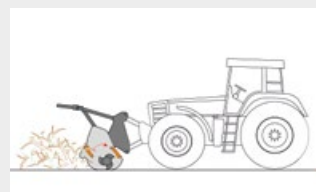

Frontal attachment

BLADE MINI BL (standard)

MINI C/3 (option)