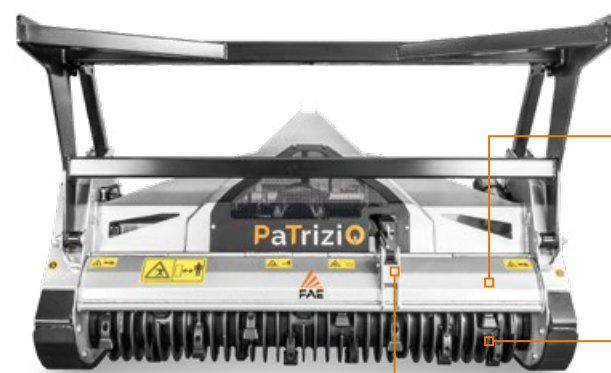

### FAE's small mulcher with Bite Limiter technology for tractors.

Patrizio mulcher works on trees branches and bushes up to 15 cm in diameter and is great for mulching pruning debris. The rotor features Bite Limiter technology. Steel limiter rings limit the depth of cut, reducing power demand and guaranteeing exceptional performance.

Patrizio has adjustable and interchangeable bolted skids, two rows of counter blades for fine, even mulching, a hydraulic hood with built-in cylinder protected by the machine body, and a heat-treated forged-steel tooth holder with MINI BL blades and MINI C/3 teeth.

50-100 hp

Ø 15 cm max

Two rows of counter blades for finer mulching

Bite Limiter rotor special steel profiles limit the depth of cut

Hydraulic hood for optimal mulching, reduces the ejection of mulched material